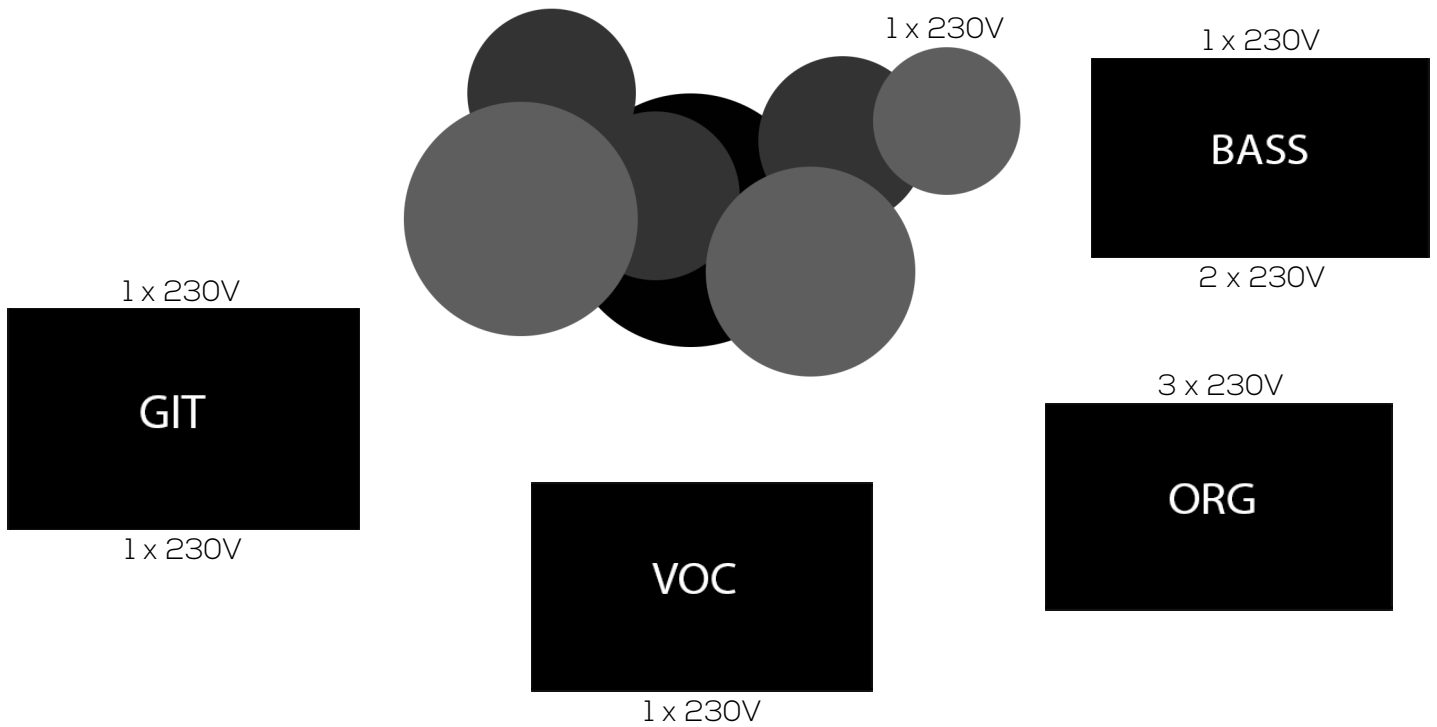

# WELCOME INSIDE THE BRAIN

## channels

bassdrum \_\_\_\_ mic  
snare \_\_\_\_\_ mic  
hihat \_\_\_\_\_ mic  
tom1 \_\_\_\_\_ mic  
tom2 \_\_\_\_\_ mic  
oh l \_\_\_\_\_ mic  
oh r \_\_\_\_\_ mic  
pad \_\_\_\_\_ DI (mono)

git \_\_\_\_\_ e906  
org \_\_\_\_\_ leslie cabinet  
                  2 x sm57 + bass-mic

nord \_\_\_\_\_ DI (stereo)  
bass \_\_\_\_\_ preamp DI (XLR-out)

voc(main) \_\_\_\_ sm58 -> FX -> XLR-out  
voc(git) \_\_\_\_\_ sm58  
voc(bass) \_\_\_\_\_ sm58  
voc(organ) \_\_\_\_\_ sm58

only mainvocals in small venues