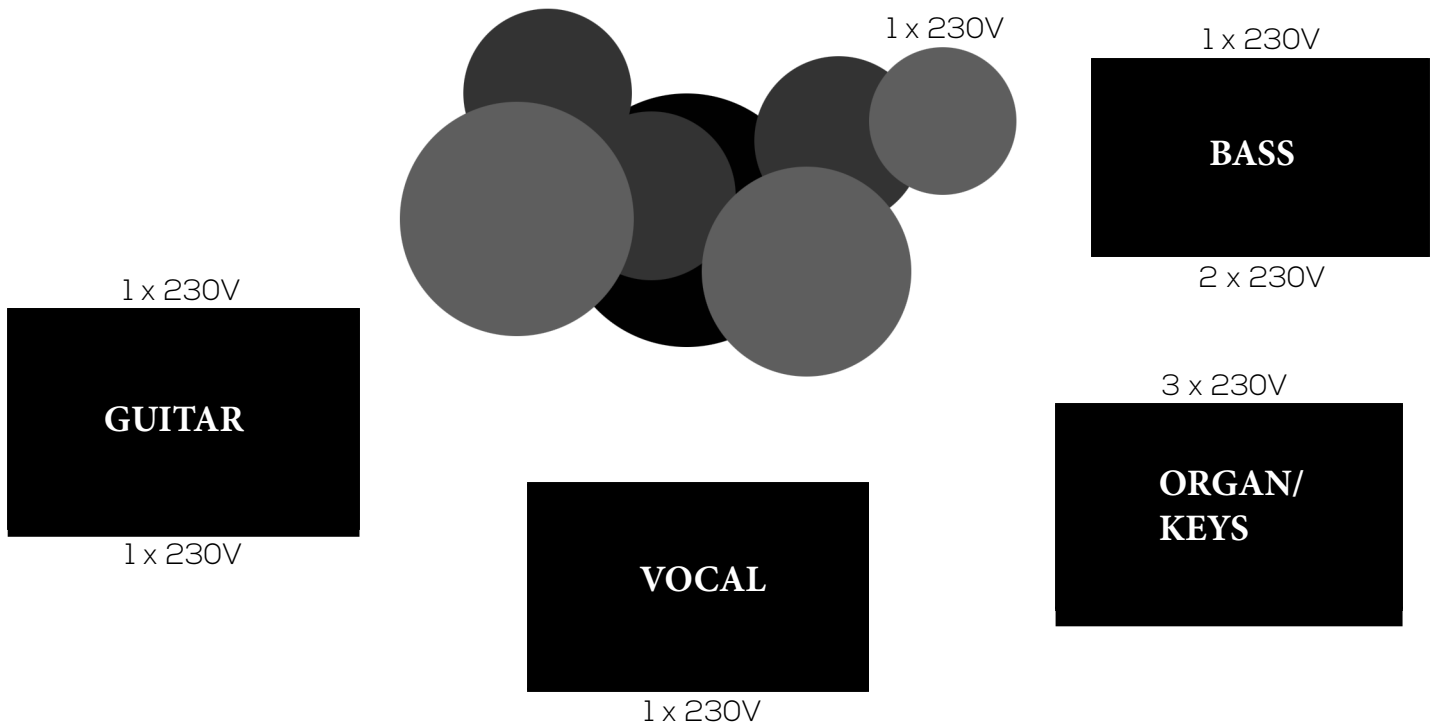

# WELCOME INSIDE THE BRAIN

## channels

bassdrum \_\_\_\_ mic

snare \_\_\_\_\_ mic

hihat \_\_\_\_\_ mic

tom1 \_\_\_\_\_ mic

tom2 \_\_\_\_\_ mic

oh l \_\_\_\_\_ mic

oh r \_\_\_\_\_ mic

git \_\_\_\_\_ e906

org \_\_\_\_\_ leslie cabinet

2 x sm57 + bass-mic

keys \_\_\_\_\_ DI (stereo)

bass \_\_\_\_\_ DI (mono)

voc \_\_\_\_\_ sm58 -> FX -> XLR-out